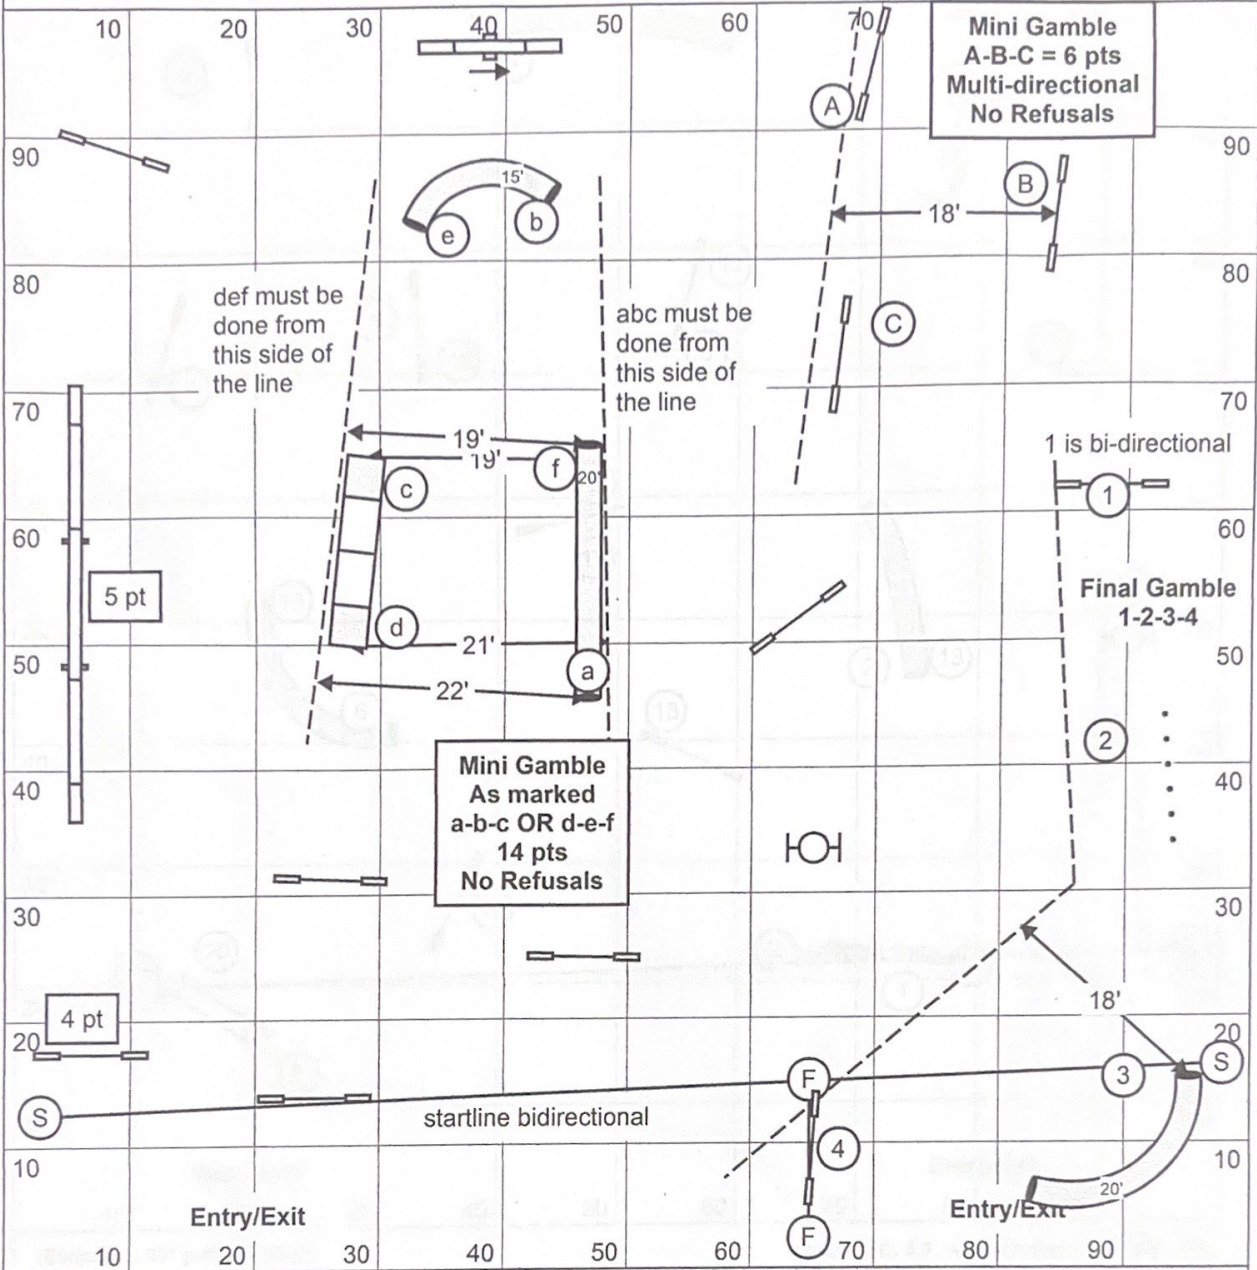

REGIONAL CHAMPIONSHIPS - GAMBLERS
CHAMPIONNAT PROVINCIAL - ENJEU

Designing Judge: Hayley Warner

Judged by: _____

OPENING SCT: 40 sec

Open Reg/Spec GT : ²⁰19 s
24"/20"R & 20"/16"S

Medium Reg/Spec GT (Open + 10%): ²²21 s
16"/12"R & 12"/8"S

Mini Reg/Spec GT (Open + 20%): ²⁴23 s
8"R & 4"S

Open Vet GT (Open + 20%): ²⁴23 s
20"/16" SDV & 16"/12" DDV

Medium Vet GT (Med + 20%): ²⁶25 s
12"/8" SDV & 8"/4" DDV

Mini Vet GT (Mini + 20%): ²⁹28 s
4" SDV

+1 sec due to rain *Hayley Warner*