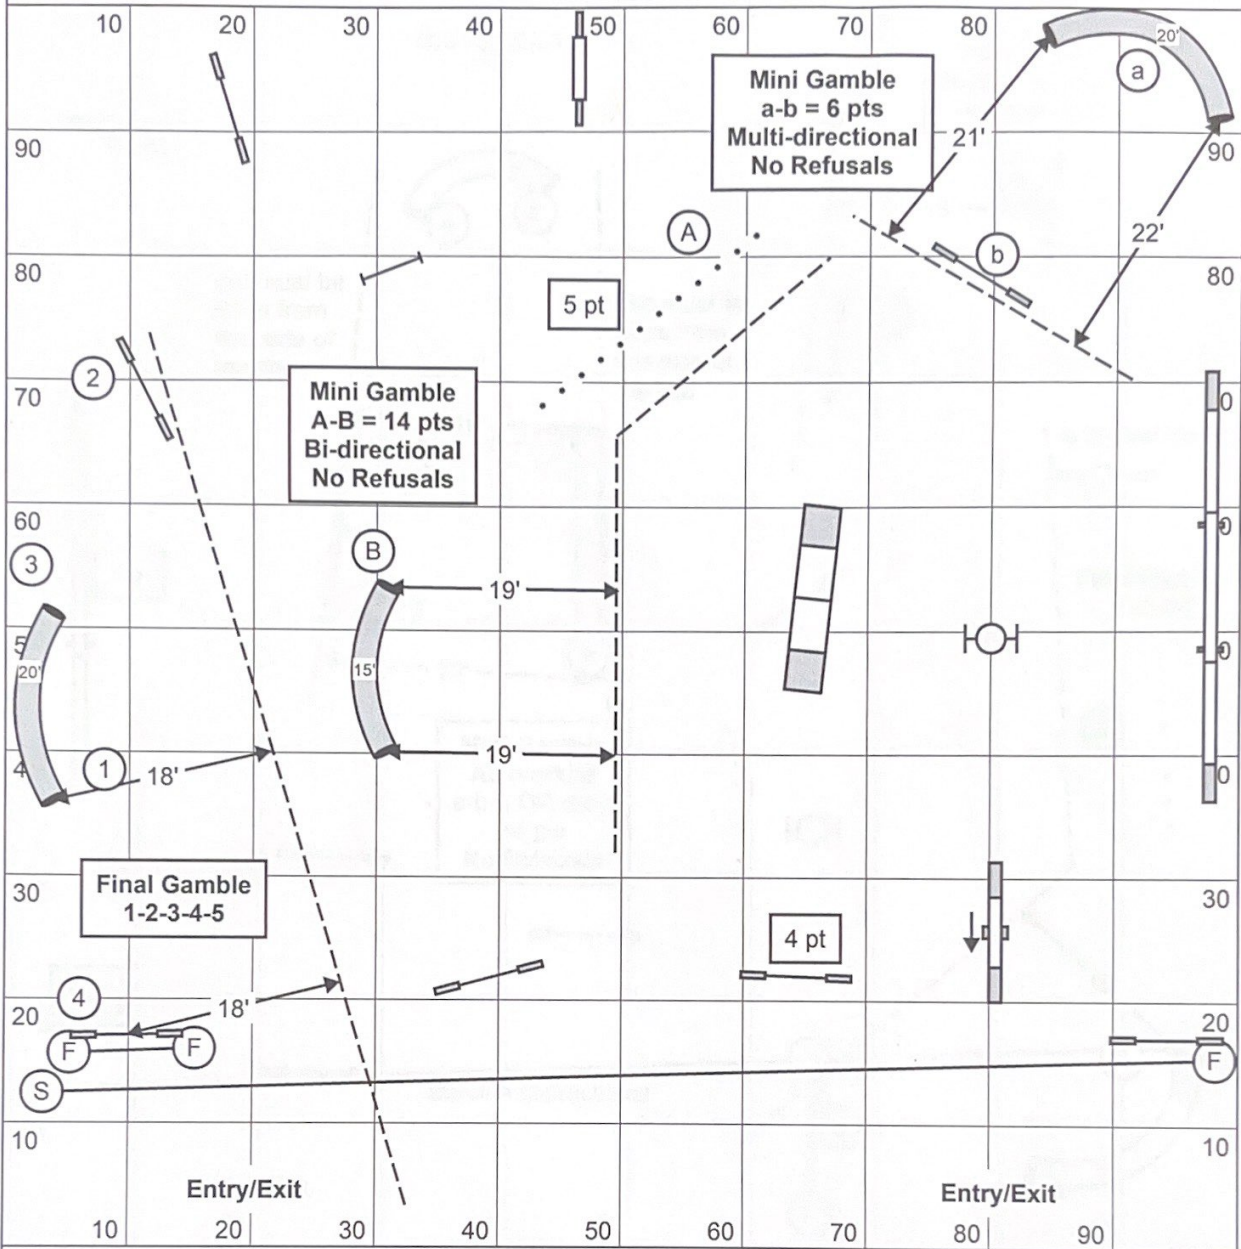

**REGIONAL CHAMPIONSHIPS - GAMBLERS
CHAMPIONNAT PROVINCIAL - ENJEU**

Designing Judge: Hayley Warner

Judged by: _____

OPENING SCT: 40 sec

Open Reg/Spec GT : 18 s
24"/20"R & 20"/16"S

Open Vet GT (Open + 20%): 22 s
20"/16" SDV & 16"/12" DDV

Medium Reg/Spec GT (Open + 10%): 20 s
16"/12"R & 12"/8"S

Medium Vet GT (Med + 20%): 24 s
12"/8" SDV & 8"/4" DDV

Mini Reg/Spec GT (Open + 20%): 22 s
8"R & 4"S

Mini Vet GT (Mini + 20%): 26 s
4" SDV

Hayley Warner