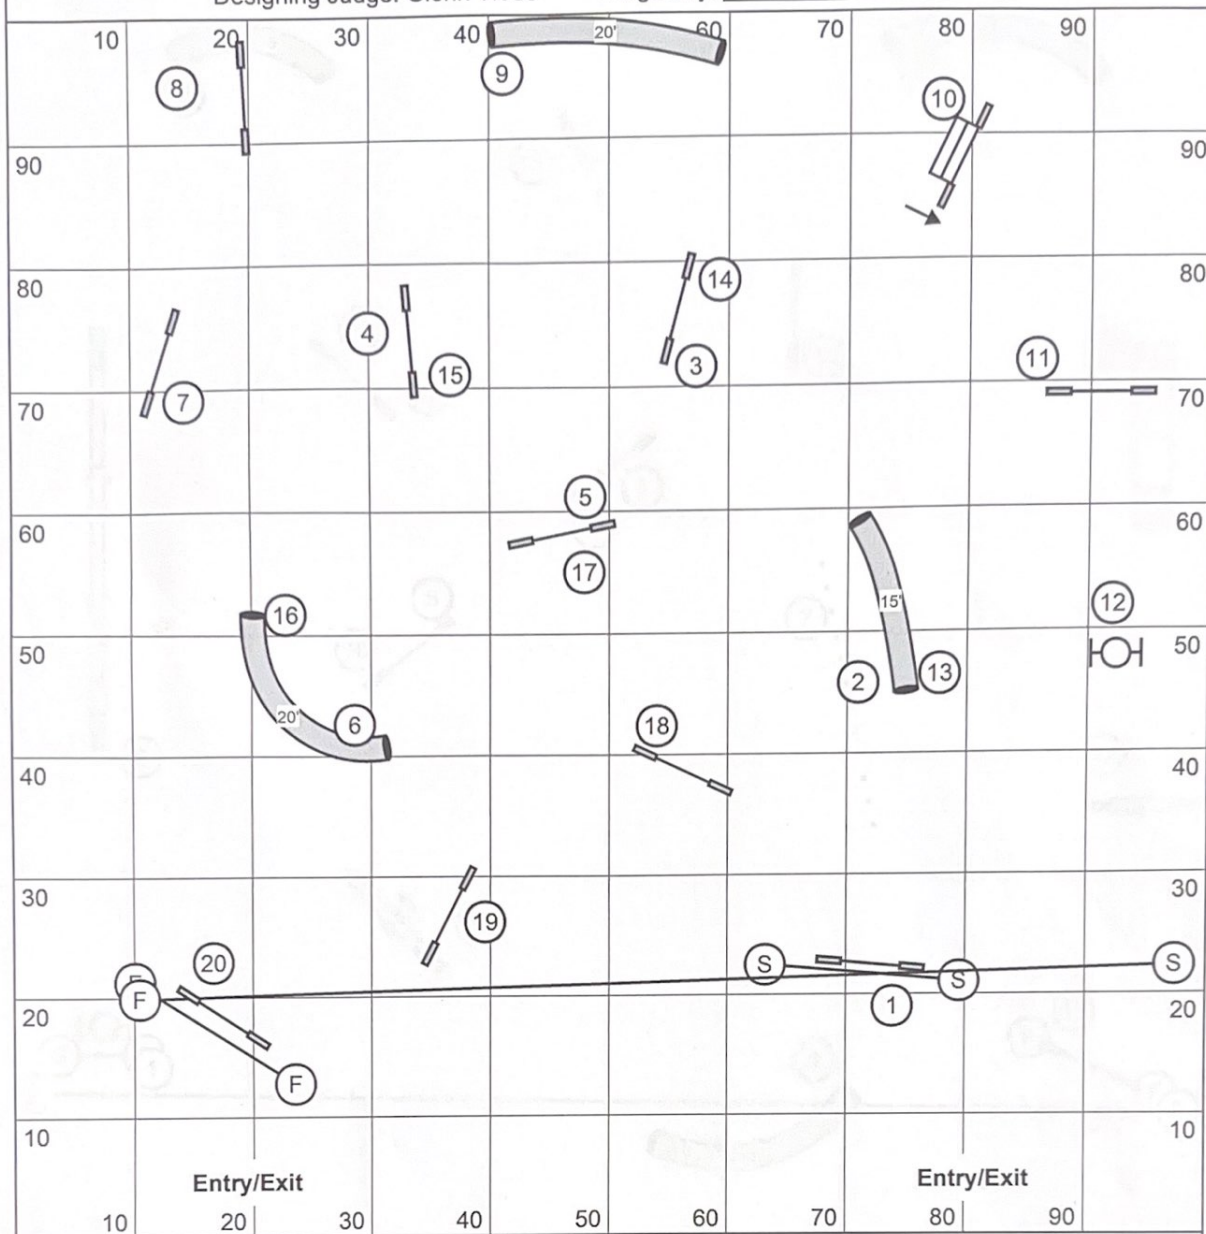

REGIONAL CHAMPIONSHIPS - JUMPERS
CHAMPIONNAT PROVINCIAL - SAUTEUR

Designing Judge: Glenn Tiede

Judged by: _____

(Estimated 20" path: 172yds)

Open YPS: 3.9 - 4.3 / Medium YPS: 3.5 - 3.9

Actual: $639 \div 3 = 213$ yds

Open Reg/Spec (4.20 yps) = <u>53</u> s 24"/20"R & 20"/16"S	|	Open Vet (Open + 20%) = <u>64</u> s 20"/16" SDV & 16"/12" DDV
Medium Reg/Spec (3.70 yps) = <u>59</u> s 16"/12"R & 12"/8"S	|	Medium Vet (Medium + 20%) = <u>71</u> s 12"/8" SDV & 8"/4" DDV
Mini Reg/Spec (3.70 yps + 5s) = <u>64</u> s 8"R & 4"S	|	Mini Vet (Mini + 20%) = <u>77</u> s 4" SDV

reduced YPS due to ^{heavy} rain *of course*