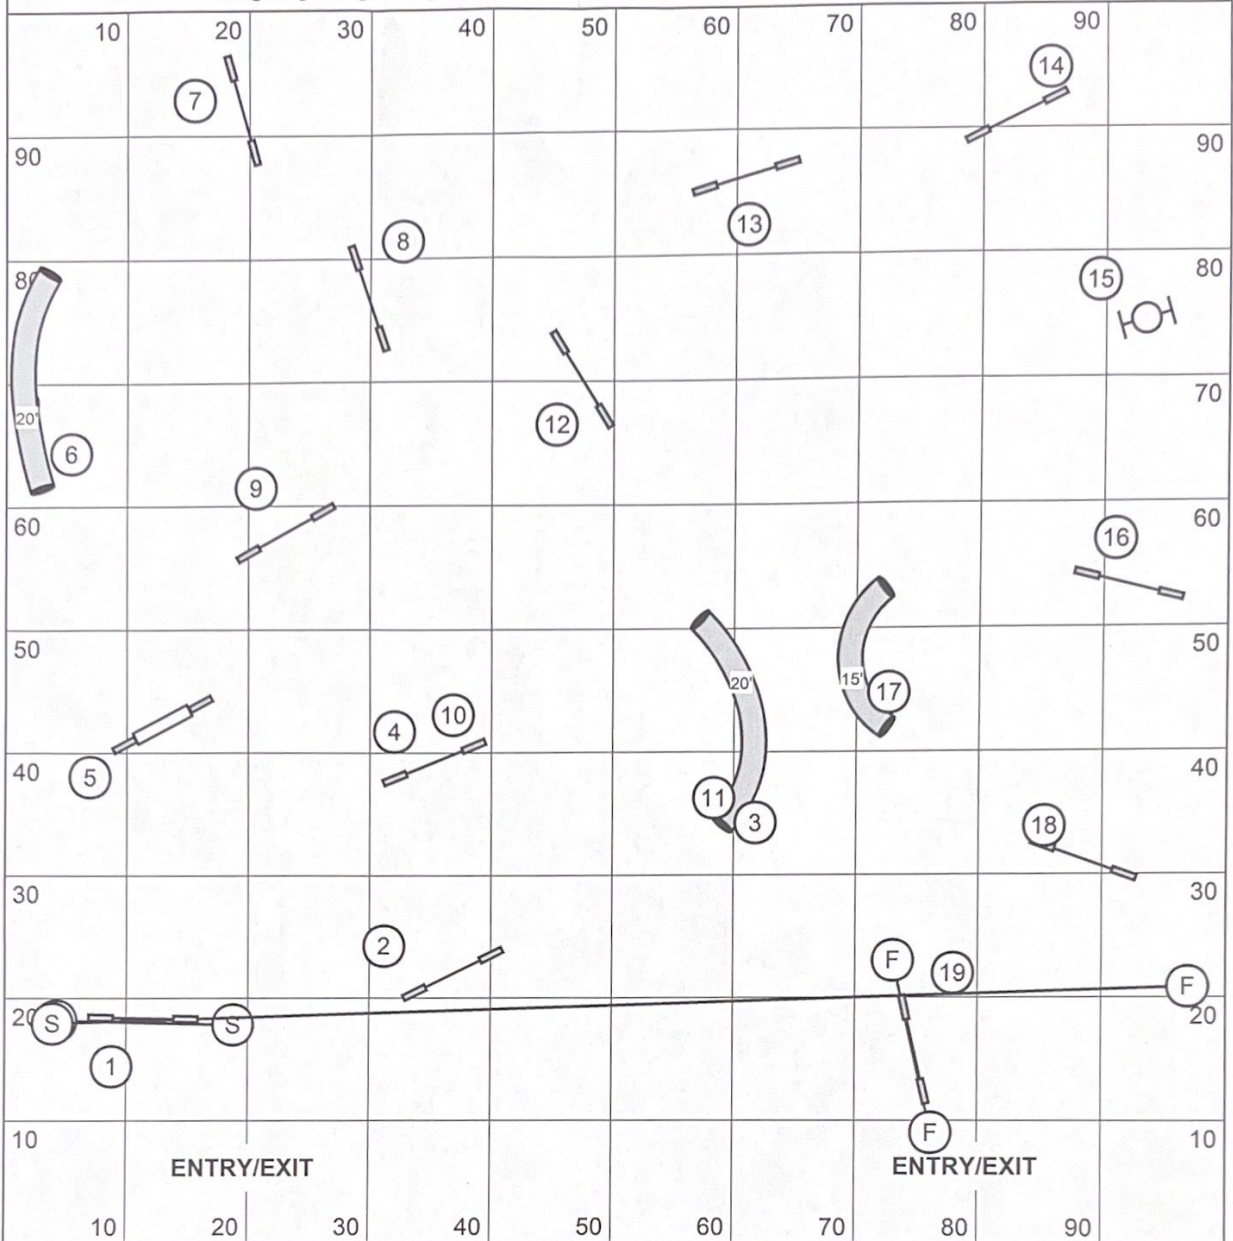

Medium Reg/Spec GT (Open + 10%): 20 s
16"/12"R & 12"/8"S

Medium Vet GT (Med + 20%): 24 s
12"/8" SDV & 8"/4" DDV

Mini Reg/Spec GT (Open + 20%): 22 s
8"R & 4"S

Mini Vet GT (Mini + 20%): 26 s
4" SDV

Hayley Warner

Actual: $639 \div 3 = 213$ yds

Open Reg/Spec (4.20 yps) = <u>53</u> s 24"/20"R & 20"/16"S		Open Vet (Open + 20%) = <u>64</u> s 20"/16" SDV & 16"/12" DDV
Medium Reg/Spec (3.70 yps) = <u>59</u> s 16"/12"R & 12"/8"S		Medium Vet (Medium + 20%) = <u>71</u> s 12"/8" SDV & 8"/4" DDV
Mini Reg/Spec (3.70 yps + 5s) = <u>64</u> s 8"R & 4"S		Mini Vet (Mini + 20%) = <u>77</u> s 4" SDV

ACTUAL: $(\frac{576}{3} + 36' + 18' + 12') / 3 = 214$ yds

Open Reg/Spec (3.2 yps) = 67 s
24"/20"R & 20"/16"S

Open Vet/JH (Open + 20%) = 80 s
20"/16" SDV & 16"/12" DDV

Medium Reg/Spec (2.95 yps) = 73 s
16"/12"R & 12"/8"S

Designing Judge: Hayley Warner

Judged by: _____

(Estimated 20" path: 168 yds)

Open YPS: 4.1

Medium YPS: 3.7

Actual: 577 / 3 = 192 yds

Open Reg/Spec (4.1 yps) = 47 s
24"/20"R & 20"/16"S

Open Vet (Open + 20%) = 56 s
20"/16" SDV & 16"/12" DDV