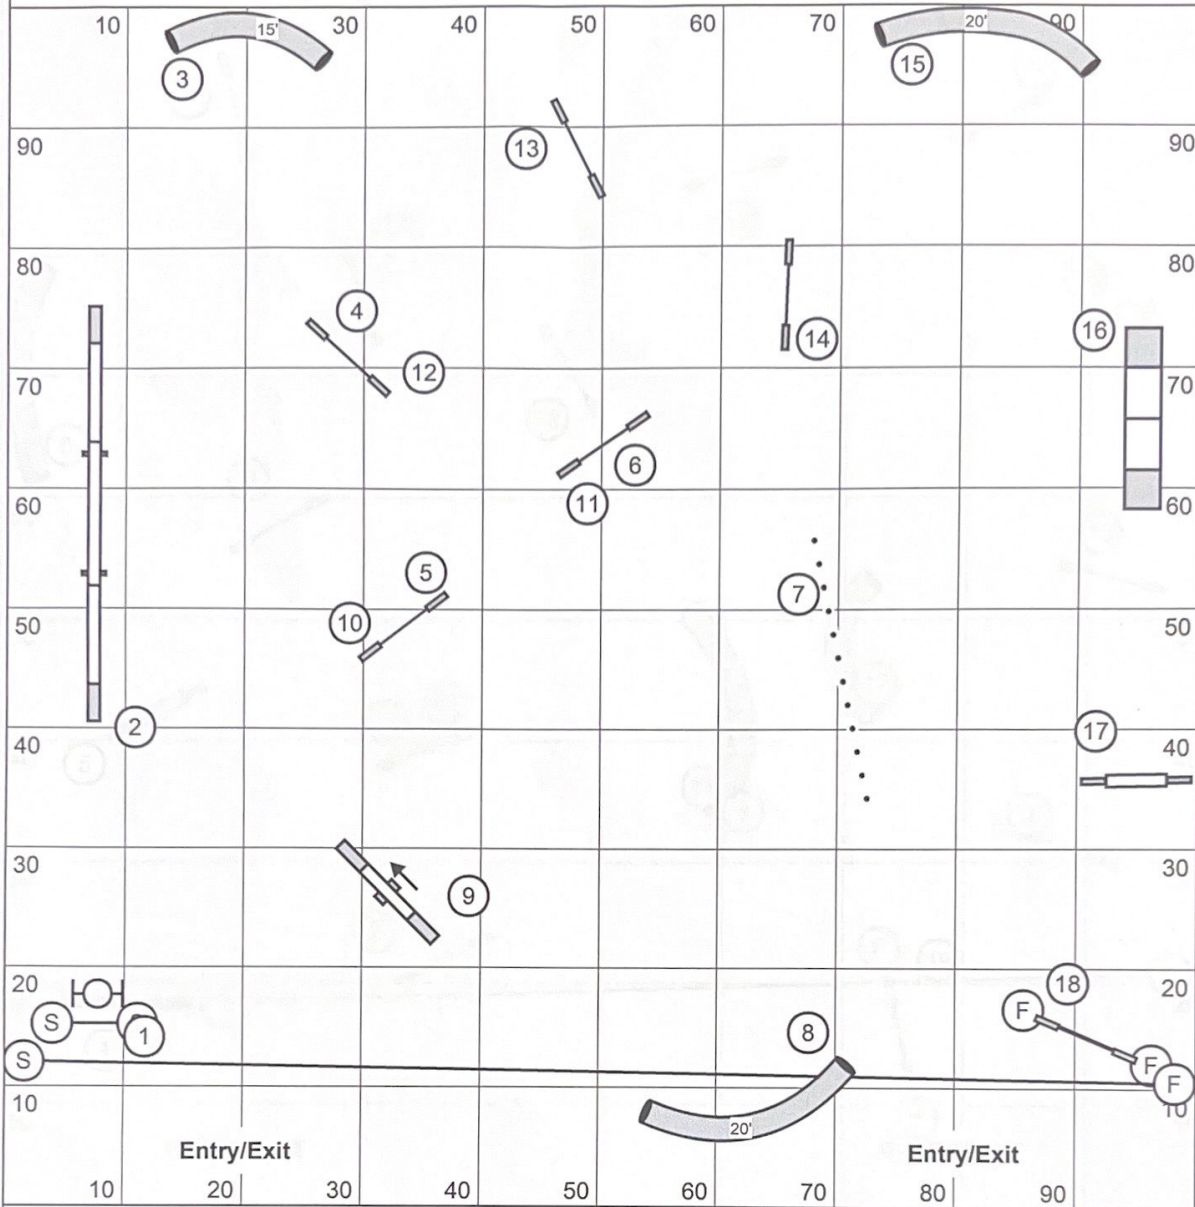

CHAMPIONNAT PROVINCIAL / REGIONAL CHAMPIONSHIPS
STANDARD

Designing Judge: Kirsten Locke

Judged by: _____

(Estimated 20" path: 187yds)

Open: 3.0 - 3.3 yps / Medium : 2.8 - 3.0 yps

ACTUAL: $(\frac{576}{3} + 36' + 18' + 12') / 3 = 214$ yds

Open Reg/Spec (3.2 yps) = 67 s
24"/20"R & 20"/16"S

Open Vet/JH (Open + 20%) = 80 s
20"/16" SDV & 16"/12" DDV

Medium Reg/Spec (2.95 yps) = 73 s
16"/12"R & 12"/8"S

Medium Vet/JH (Medium + 20%) = 88 s
12"/8" SDV & 8"/4" DDV

Mini Reg/Spec (73 + 5s) = 78 s
8"R & 4"S

Mini Vet/JH (Mini + 20%) = 94 s
4" SDV

AWarner